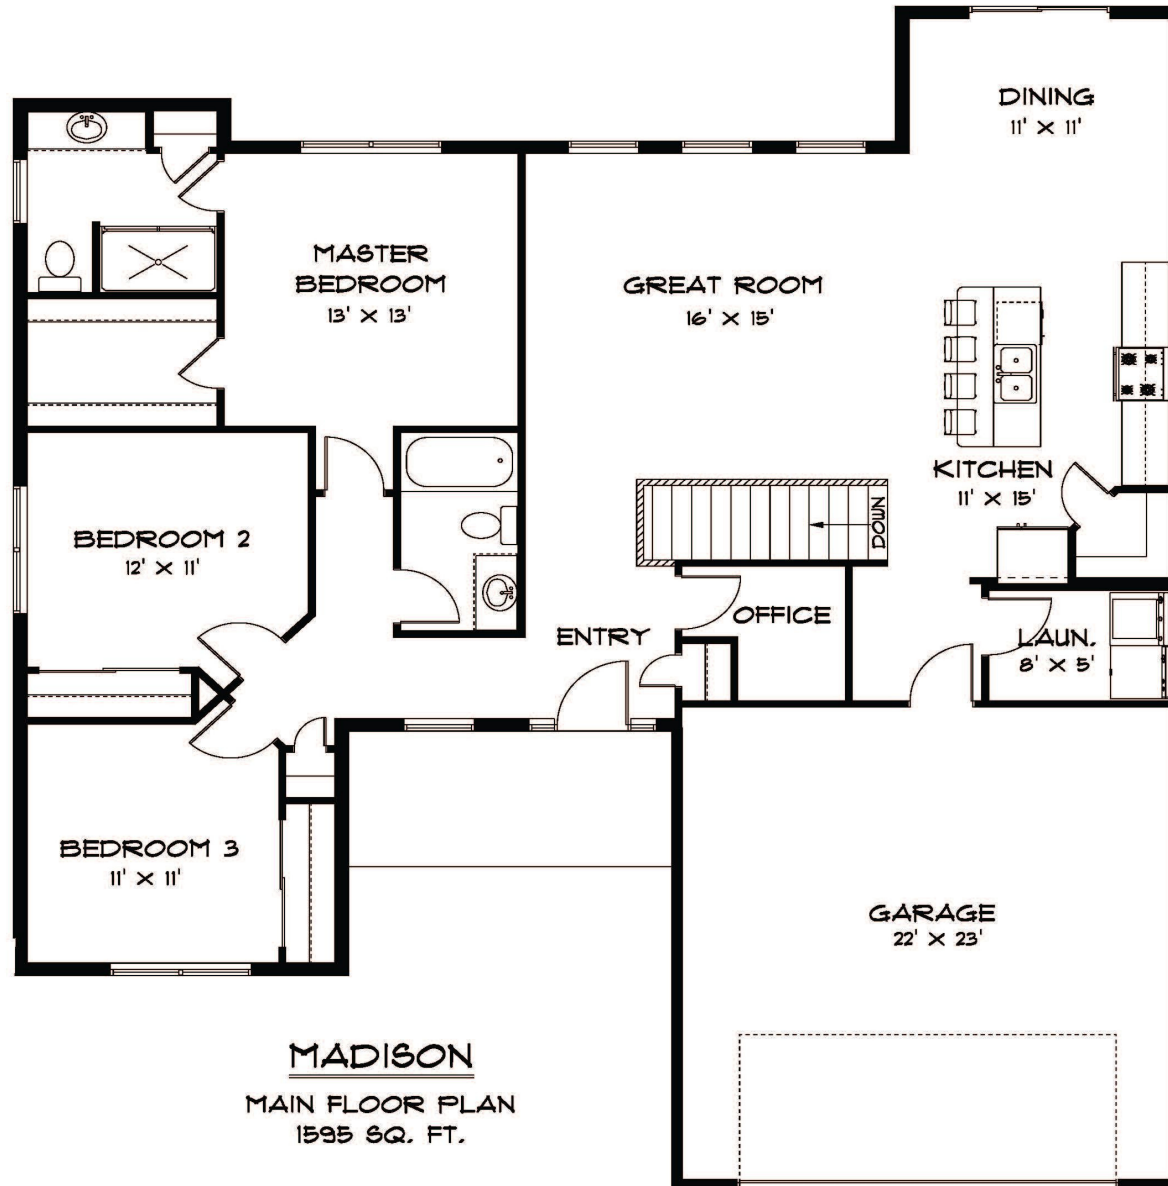

The MADISON

SKOGMAN
HOMES

skogmanhomes.com
319-277-7862

MADISON
 MAIN FLOOR PLAN
 1595 SQ. FT.

These plans and elevations may contain optional items and are not to be construed as engineering drawings. Plans are not to scale. Please consult a Skogman Homes Sales Representative for specific details